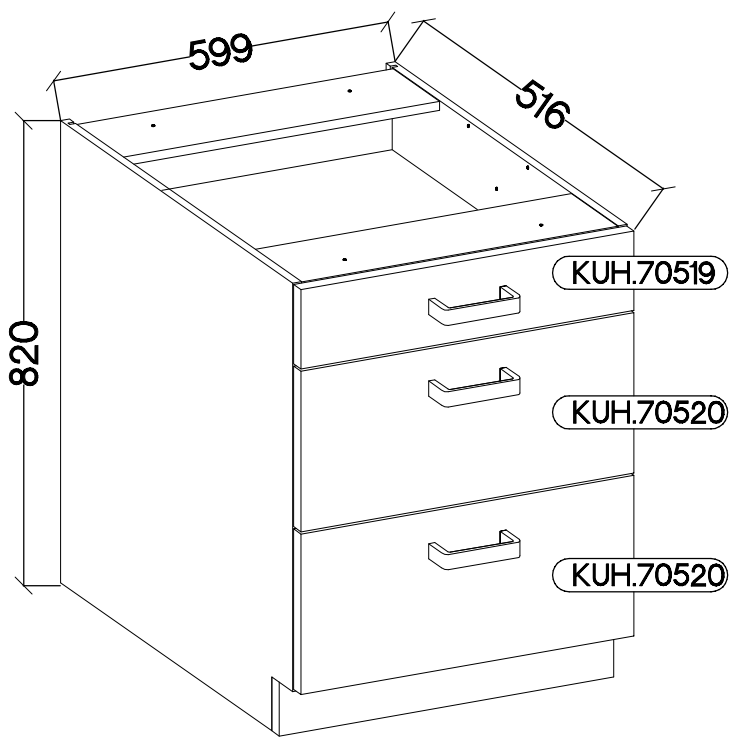

**60 D 3S BB Premium Box**

11A	11B	11C	11D	11E	11F
3	2	3	1	6	4
11G	11H	M3	P1	P5	S23
6	4	12	24	24	3
		±6.3x13mm	±4.0x16mm	±3.5x13mm	M4x22mm
		U			U
					6

**ISM-KUH-00939**

1

					$\pm 4.0 \times 16 \text{mm}$ 	$\pm 3.5 \times 13 \text{mm}$ 	
2	2	4	4	4	8	16	4

x2

11D	11C	11E	P1	P5	11G
1	1	2	4	8	2

24h

# 4

M4x22mm	
	
U	S23
6	3